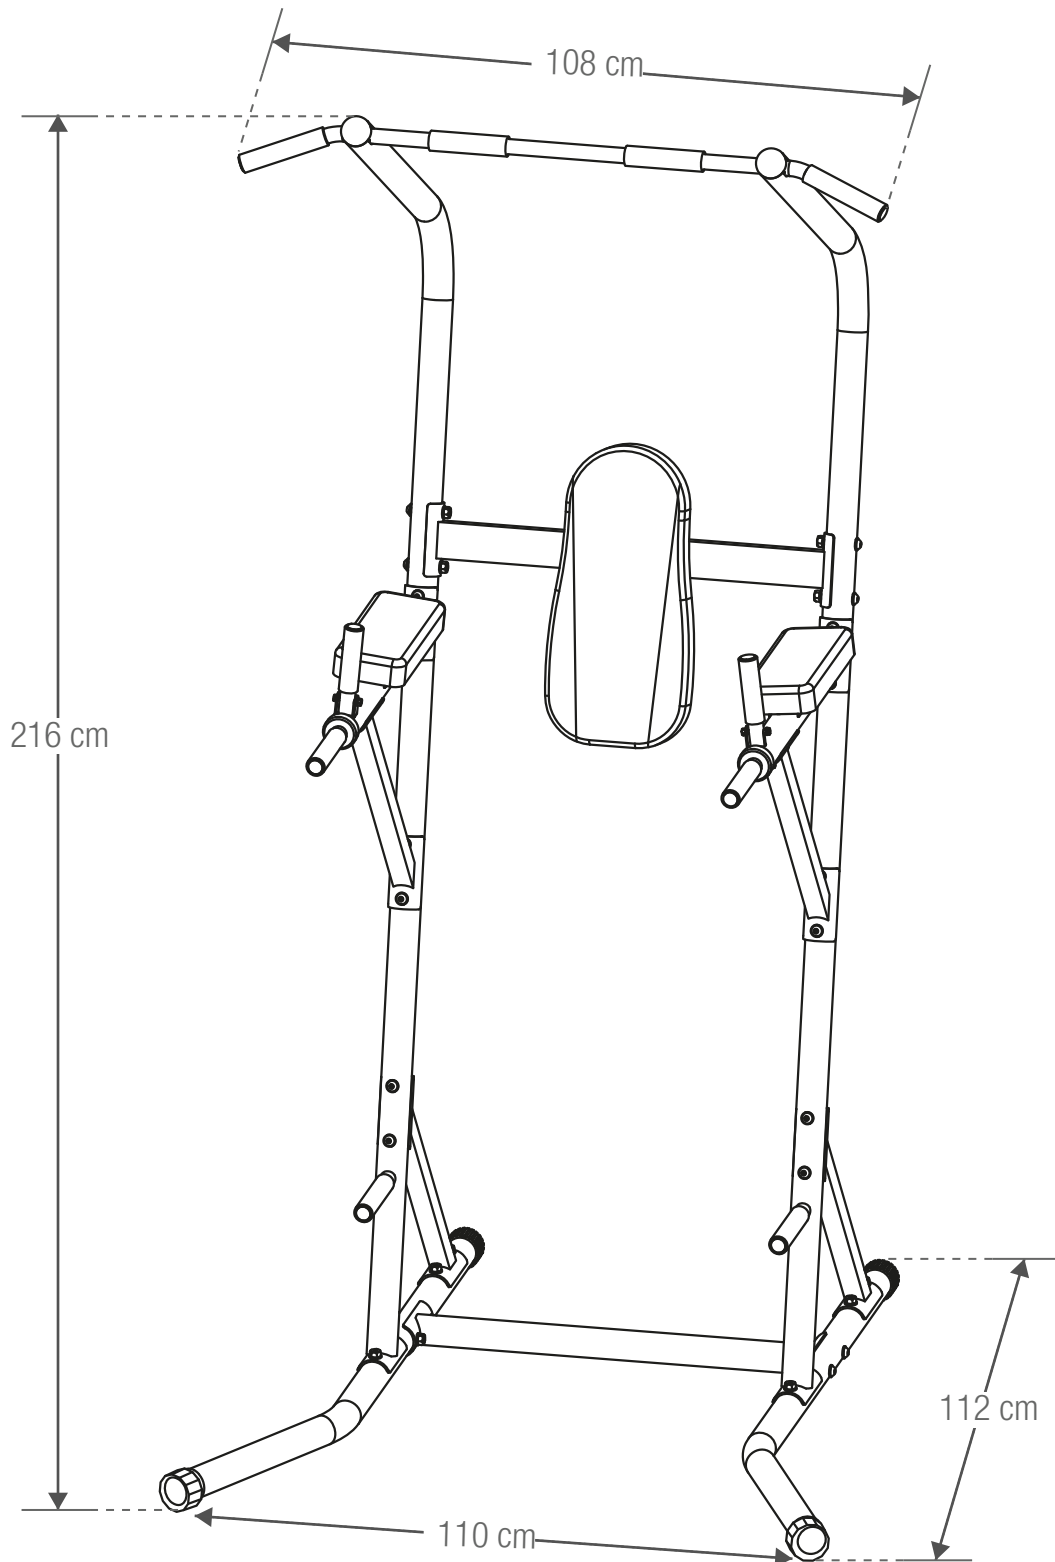

GORILLA SPORTS

Power Tower (10000526)

GORILLA SPORTS

PROFESSIONAL GYM EQUIPMENT FOR EVERYONE

GORILLA SPORTS

Arc Washer: ($\phi 10$)

52x

Hex Nut: (M10)

28x

Washer: ($\phi 8$)

3x

Arc Washer: ($\phi 8$)

6x

Inner hex bolt (M10*67)

20x

Carriage bolt (M10*60)

2x

Spanner

1x

Hex Bolt: (M10*20)

4x

1

2

Inner hex bolt (M10*67) -4PCS

Arc Washer (φ10) -12PCS

7

Inner hex bolt (M8*45) - 3PCS

Washer (ø8) - 3PCS

Inner hex bolt (M8*35) - 2PCS

Arc Washer (ø8) - 2PCS