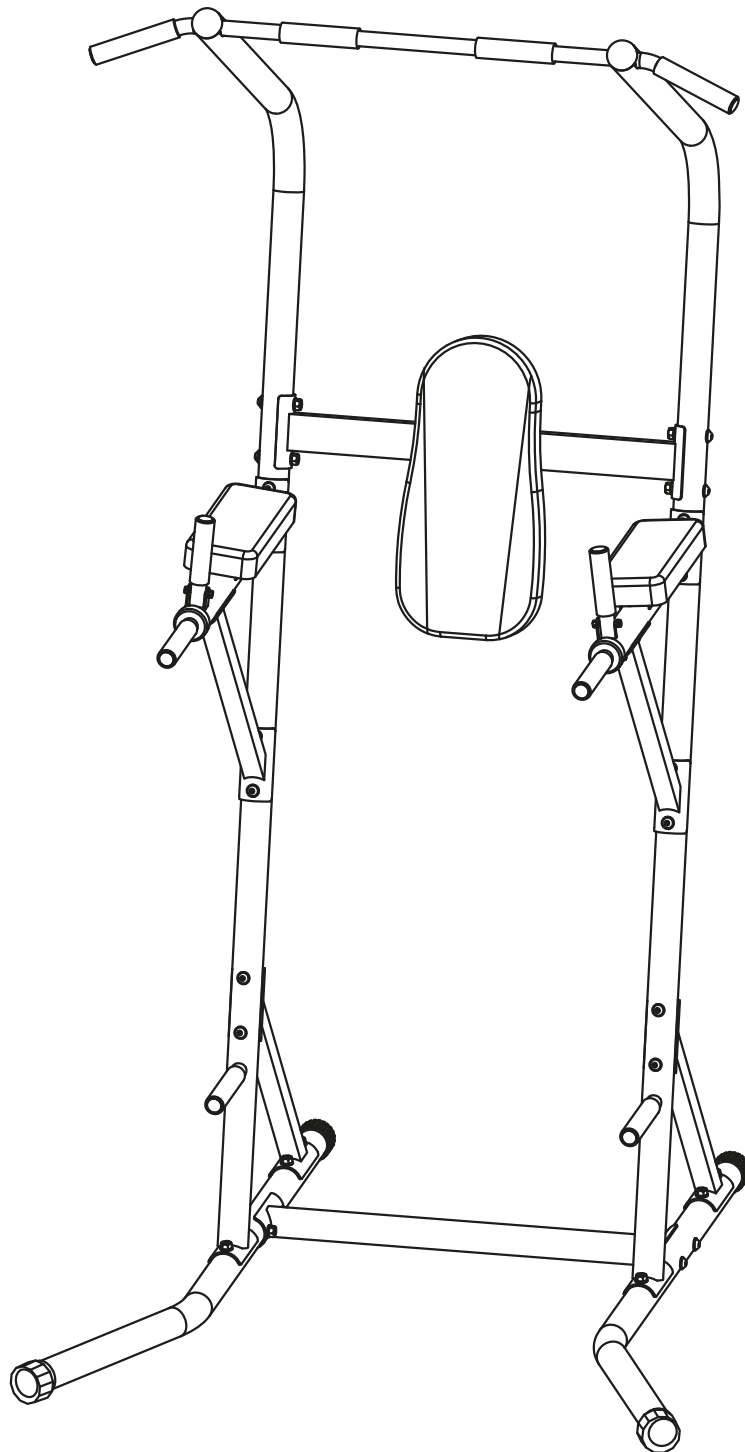

GORILLA SPORTS

Power Tower (10000526)

GORILLA SPORTS

PROFESSIONAL GYM EQUIPMENT FOR EVERYONE

GORILLA SPORTS

Arc Washer: ($\phi 10$)

52x

Hex Nut: (M10)

28x

Washer: ($\phi 8$)

3x

Arc Washer: ($\phi 8$)

6x

Inner hex bolt (M10*67)

20x

Carriage bolt (M10*60)

8x

Inner hex bolt (M8*65)

4x

Inner hex bolt (M8*45)

3x

Inner hexagon spanner S6

1x

Inner hex bolt (M8*35)

2x

Spanner

1x

Hex Bolt: (M10*20)

4x

1

2

Inner hex bolt (M10*67) -4PCS