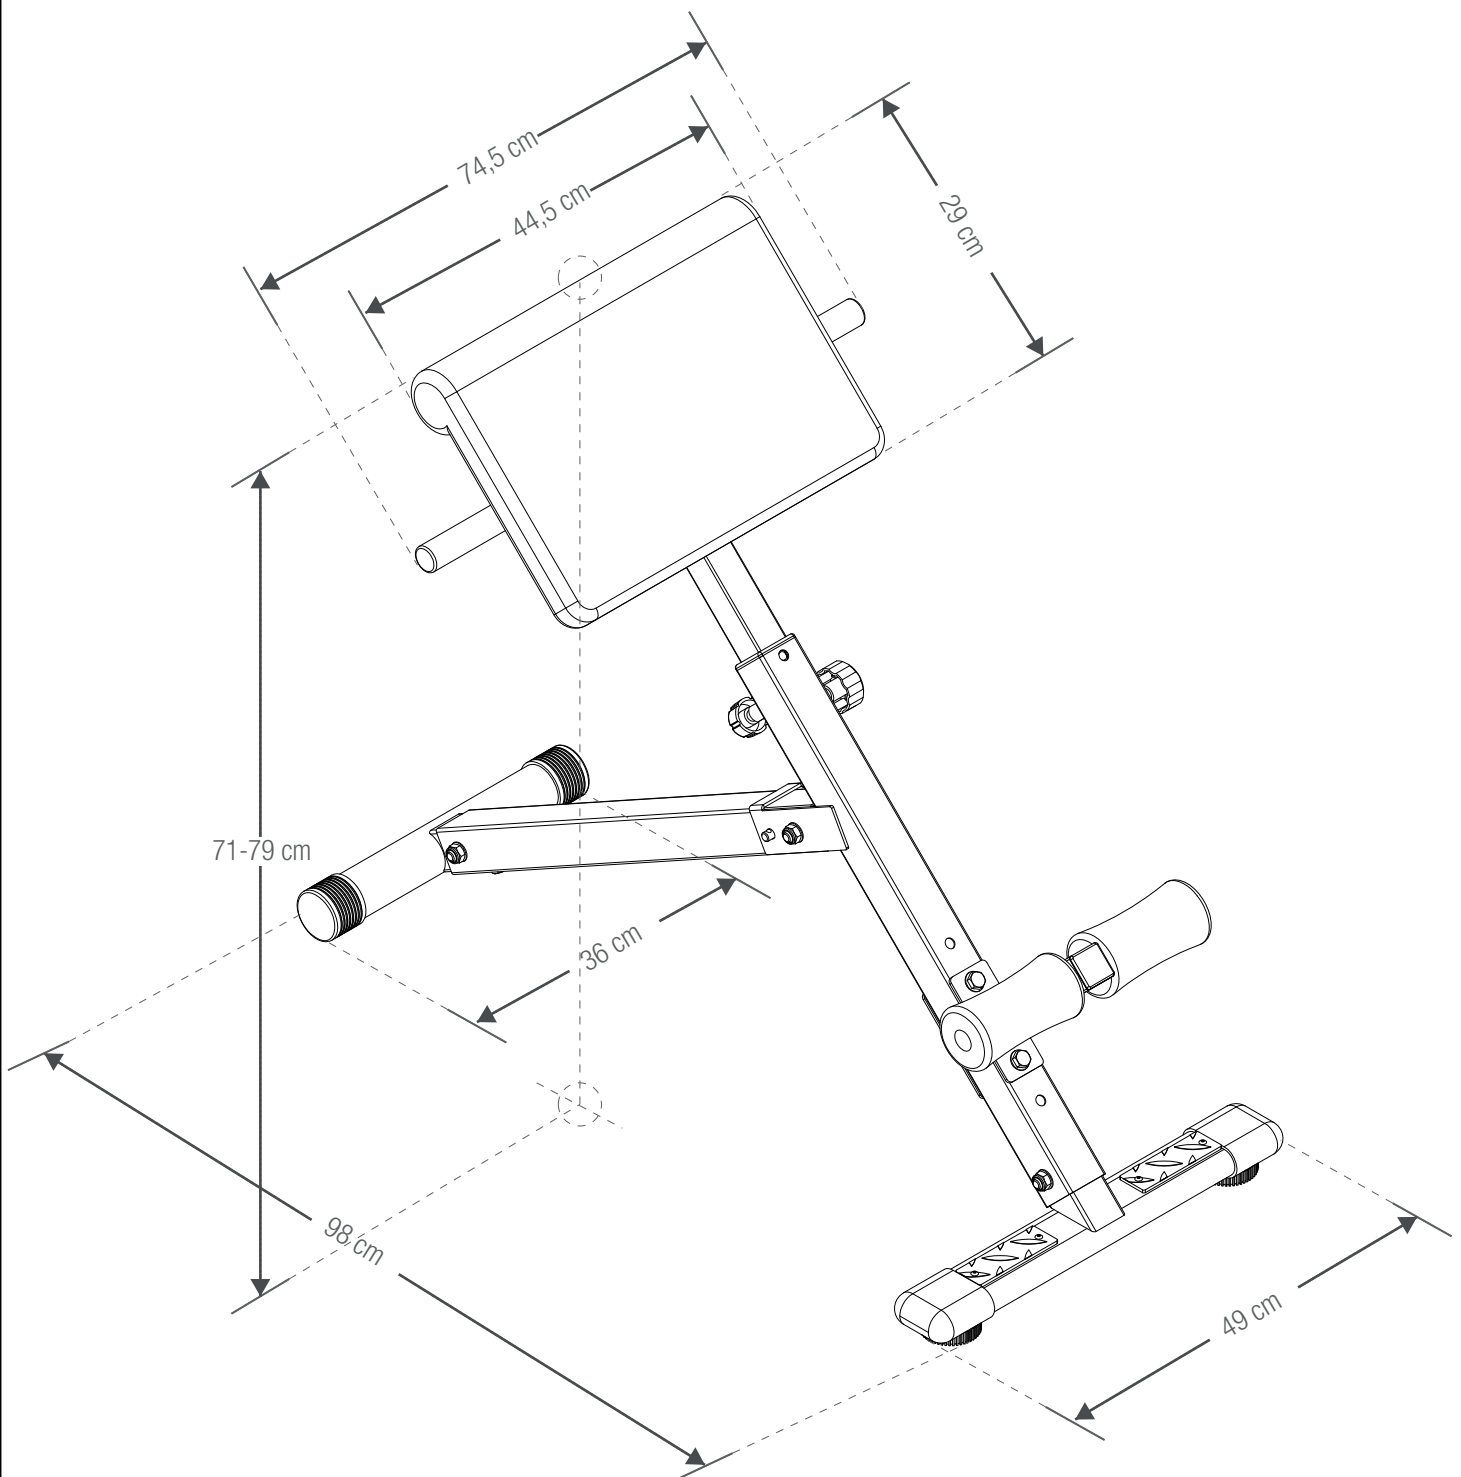

GORILLA SPORTS

BENCH EXTENSION (10000772)

GORILLA SPORTS

PROFESSIONAL GYM EQUIPMENT FOR EVERYONE

Maximum load: 120 kg

GORILLA SPORTS

Washer: ($\phi 10$)

12x

Hex Nut: (M10)

5x

Washer: ($\phi 8$)

5x

Bolt: (M10*75)

1x

Bolt: (M10*70)

2x

Bolt: (M10*65)

2x

Bolt: (M10*20)

2x

Bolt: (M8*20)

5x

Pin

1x

Washer M8 4PCS

2

	
Bolt M10*65 2PCS	Bolt M10*20 2PCS
	
Washer ø10 6PCS	Nut M10 2PCS

5

Bolt M8*20 1PCS

Washer M8 1PCS