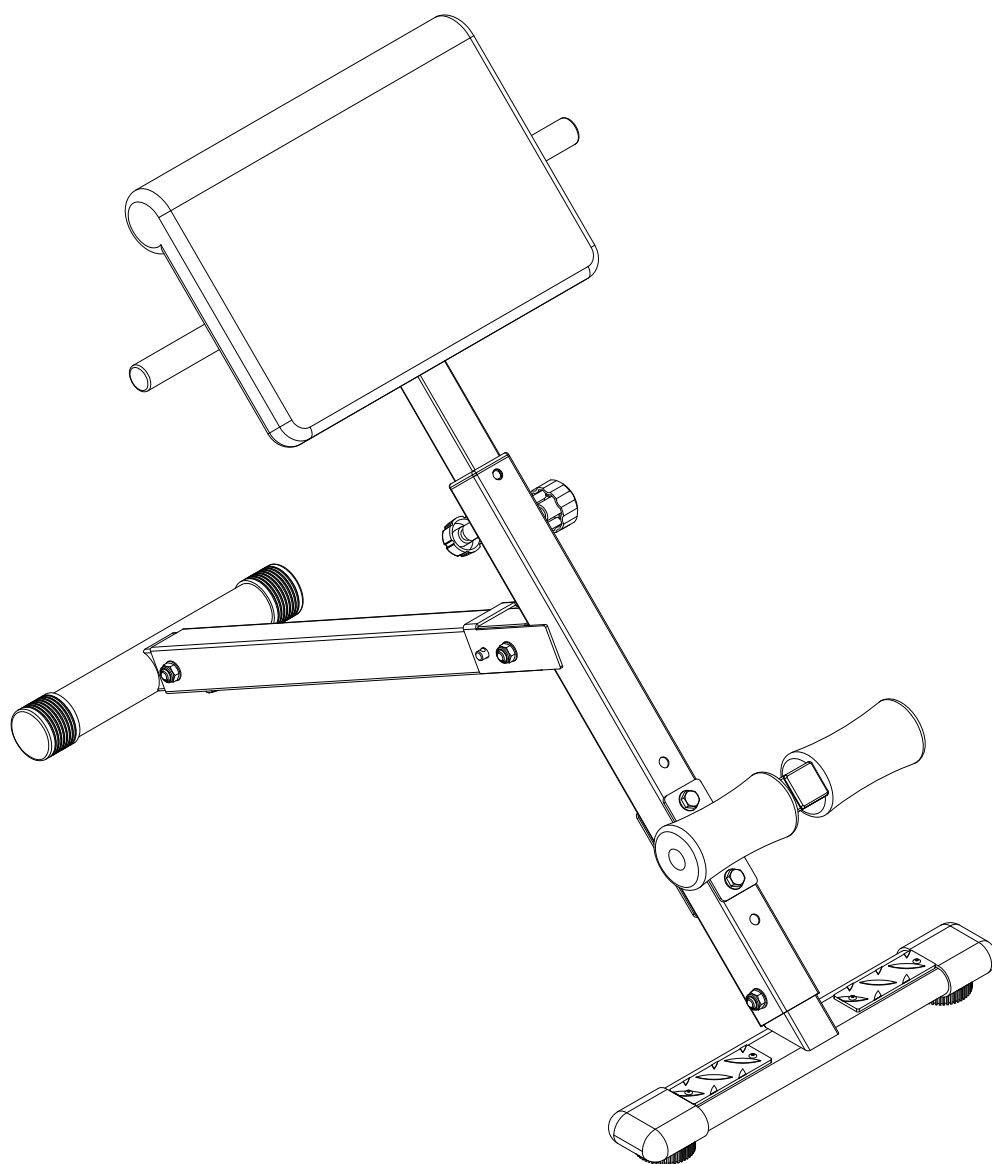

GORILLA SPORTS

BENCH EXTENSION (10000772)

GORILLA SPORTS

PROFESSIONAL GYM EQUIPMENT FOR EVERYONE

Maximum load: 120 kg

GORILLA SPORTS

Washer: ($\phi 10$)

12x

Hex Nut: (M10)

5x

Washer: ($\phi 8$)

5x

Bolt: (M10*75)

1x

Bolt: (M10*70)

2x

Bolt: (M10*65)

2x

Bolt: (M10*20)

2x

Bolt: (M8*20)

5x

Pin

1x

Foam

2x

Spanner

2x

1

3

4

Bolt M8*20 4PCS