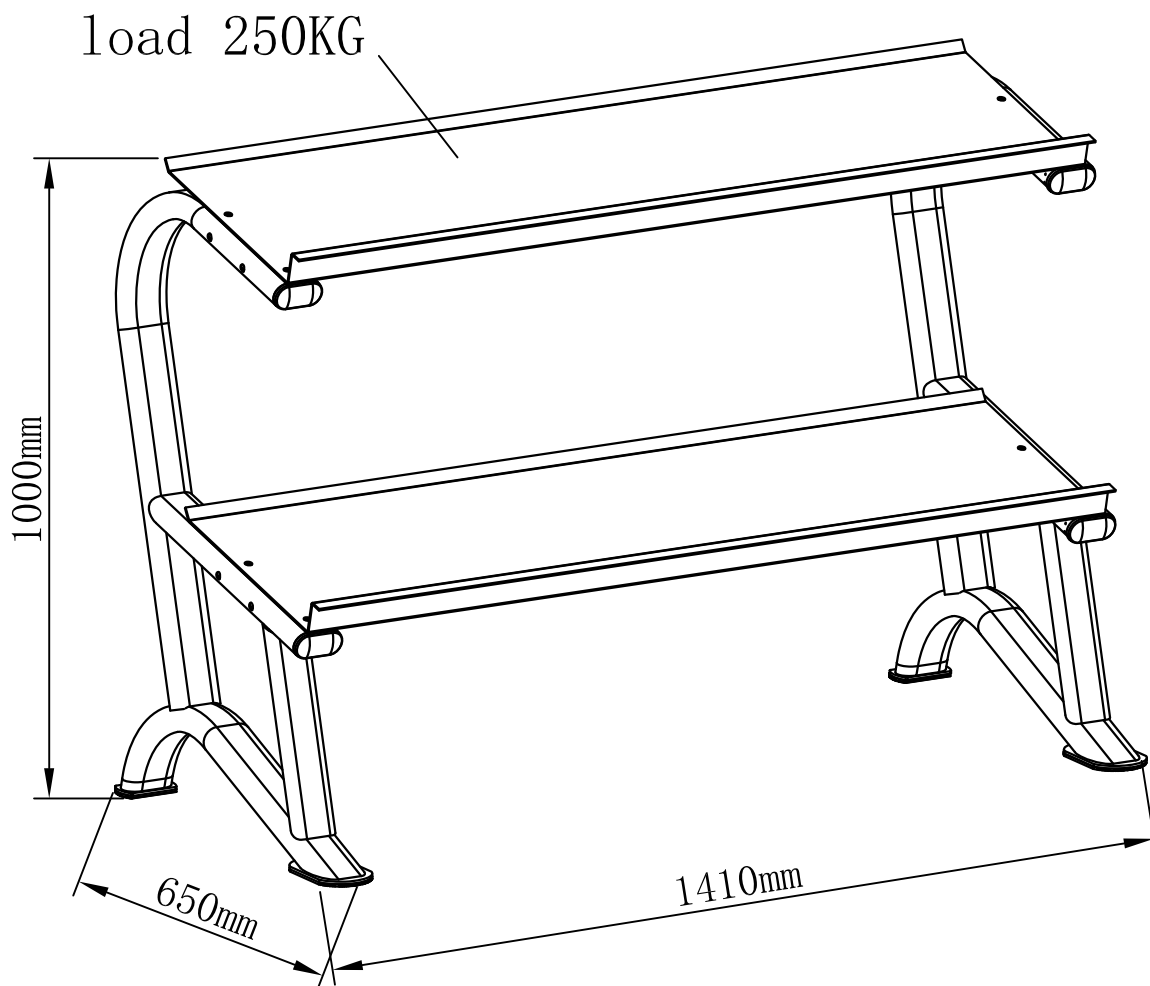

GORILLA SPORTS

Hexagon Rack (10000798)

GORILLA SPORTS

Bolt: (M10*57)

8x

Bolt: (M10*97)

8x

Washer: (ϕ 10)

16x

Arc Washer: (ϕ 10)

16x

Nut M10

16x

Spanner

2x

GORILLA SPORTS

Maximum load 500KG

1

| | |
|---|---|
|  |  |
| Bolt M10*97 8PCS | Nut M10 8PCS |
|  | |
| Arc Washer ø10 16PCS | |

2