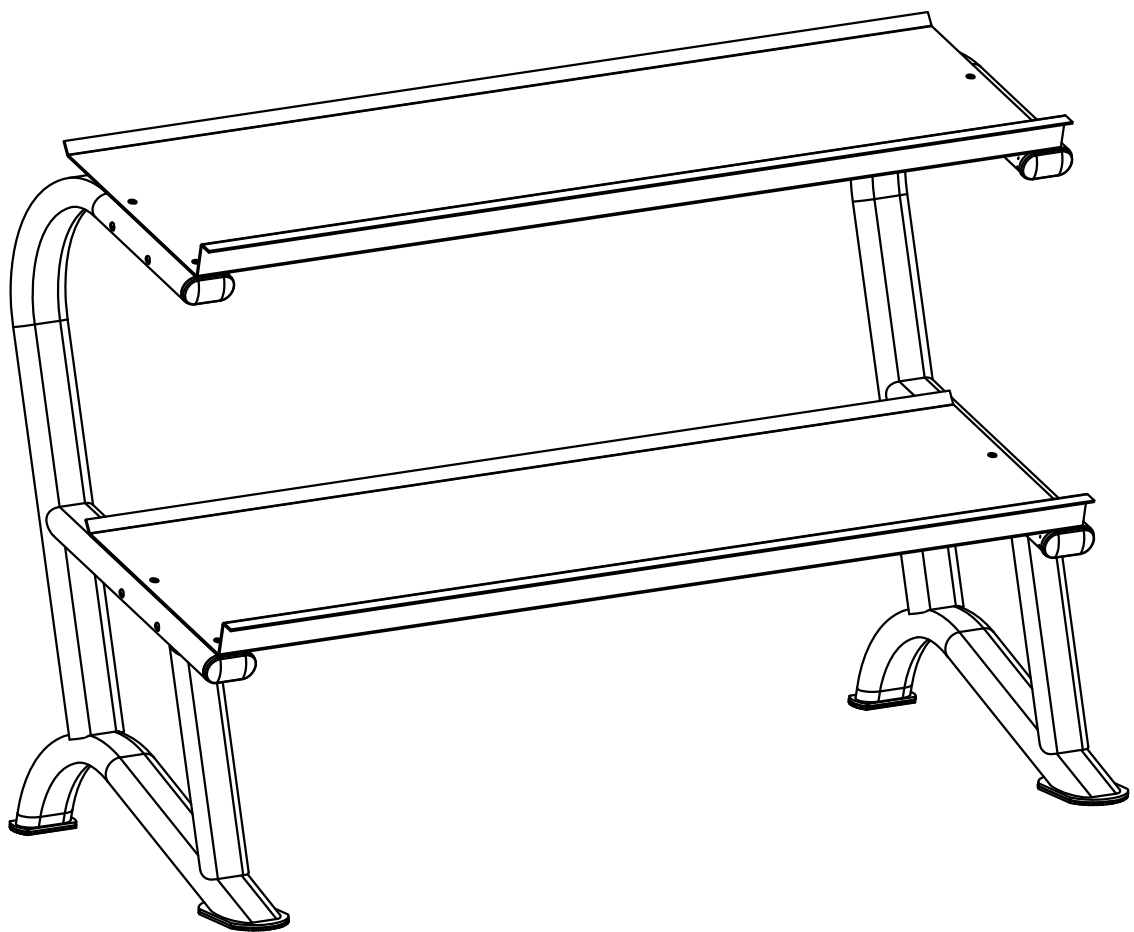

GORILLA SPORTS

Hexagon Rack (10000798)

GORILLA SPORTS

Bolt: (M10*57)

8x

Bolt: (M10*97)

8x

Washer: (ϕ 10)

16x

Arc Washer: (ϕ 10)

16x

Nut M10

16x

Spanner

2x

GORILLA SPORTS

Maximum load 500KG

1

| | |
|---|---|
|  |  |
| Bolt M10*97 8PCS | Nut M10 8PCS |
|  | |
| Arc Washer ø10 16PCS | |

2