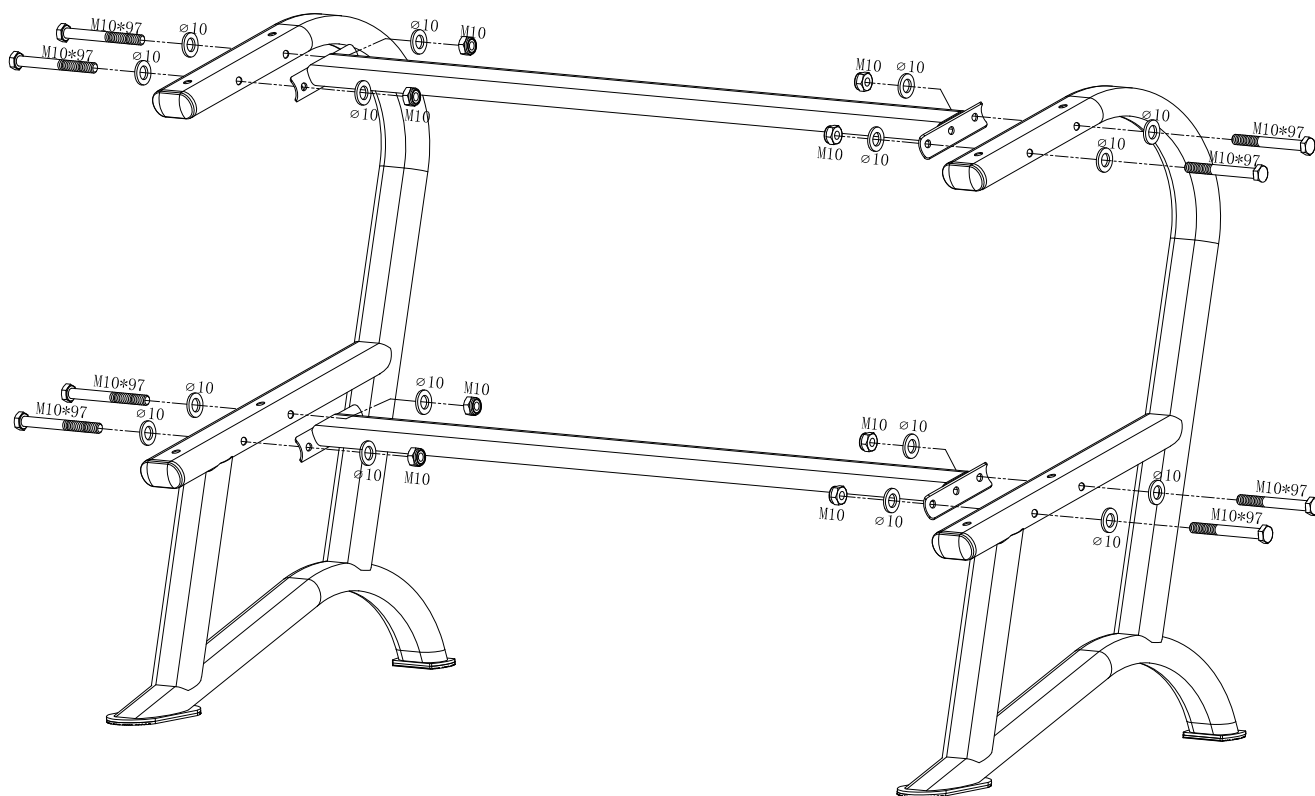

GORILLA SPORTS

Hexagon Rack (10000798)

GORILLA SPORTS

Bolt: (M10*57)

8x

Bolt: (M10*97)

8x

Washer: (ϕ 10)

16x

Arc Washer: (ϕ 10)

16x

Nut M10

16x

Spanner

2x

GORILLA SPORTS

Maximum load 500KG

1

| | |
|---|---|
|  |  |
| Bolt M10*97 8PCS | Nut M10 8PCS |
|  | |
| Arc Washer ø10 16PCS | |

2